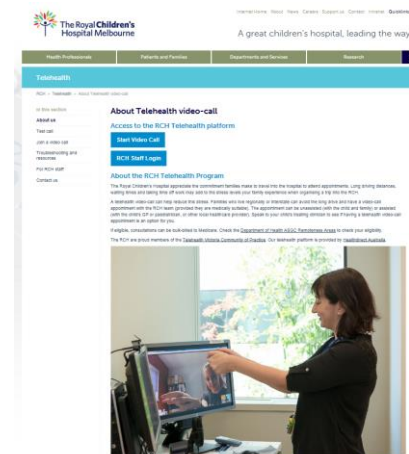

Telehealth EMR Launch Button

In the toolbar, find the **Telehealth icon**

Selecting this button will automatically open two windows

1. Telehealth Login

Sign in to Healthdirect Australia Video Call

Enter your email address

Enter your password

[Forgot your password? Reset it now.](#)

Keep me signed in on this device

[Sign in](#) [Go to the Resource Centre](#)

Enter your telehealth login and select **Sign In**

2. RCH Telehealth website